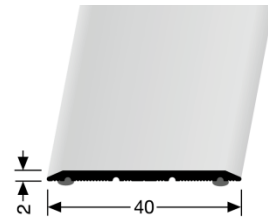

# Product specification sheet

- **Profile Type:**

**441**

- **Description:** connecting profile
- **Version:** countersunk drilled
- **Length:** 5.0 m; 3.0 m; 2.70 m; 1.0 m; 0.90 m
- **Width:** 40.0 mm
- **Height:** 2.0 mm
- **Additional versions:** 441 SK (self-adhesive) & 441 H/SK (self-adhesive for wood décor); see separate sheet
- **Alloy of the profile:** AlMgSi0,5F22
- **Anodized colours:** **F4** silver, **F5** gold, **F9** sand, **F6** bronze, **F2** stainless steel optic
- **Additional colours:** **F3** aluminium polished
- **Powder coated colors:** **RAL9005** black powder coated only as **441 SK** in self-adhesive. Powder coated is only available in 3.0 m; 2.7 m 1.0 m and 0.9 m
- **Installation:** fastening with dowels and screws

# Product specification sheet

- **Profile Type:**

**441 SK**

- **Description:** connecting profile
- **Version:** self-adhesive
- **Length:** 5.0 m; 3.0 m; 2.70 m; 1.0 m; 0.90 m
- **Width:** 40.0 mm
- **Height:** 2.0 mm
- **Additional versions:** 441 (countersunk drilled) & 441 H/SK (self-adhesive for wood décor); see separate sheet
- **Alloy of the profile:** AlMgSi0,5F22
- **Anodized colours:** **F4** silver, **F5** gold, **F9** sand, **F6** bronze, **F2** stainless steel optic
- **Additional colours:** **F3** aluminium polished
- **Powder coated colors:** **RAL9005** black powder coated  
Powder coated is only available in 3.0 m; 2.7 m 1.0 m and 0.9 m
- **Installation:** fastening with the existing glue on the underside of the Profile on a dry and clean surface