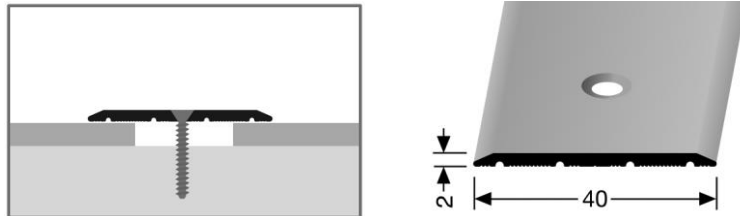

# Product specification sheet

- **Profile Type:**

**441**

- **Description:** connecting profile
- **Version:** countersunk drilled
- **Length:** 5.0 m; 3.0 m; 2.70 m; 1.0 m; 0.90 m
- **Width:** 40.0 mm
- **Height:** 2.0 mm
- **Additional versions:** 441 SK (self-adhesive) & 441 H/SK (self-adhesive for wood décor); see separate sheet
- **Alloy of the profile:** AlMgSi0,5F22
- **Anodized colours:** **F4** silver, **F5** gold, **F9** sand, **F6** bronze, **F2** stainless steel optic
- **Additional colours:** **F3** aluminium polished
- **Powder coated colors:** **RAL9005** black powder coated only as **441 SK** in self-adhesive. Powder coated is only available in 3.0 m; 2.7 m 1.0 m and 0.9 m
- **Installation:** fastening with dowels and screws

# Product specification sheet

- **Profile Type:**

**441 SK**

- **Description:** connecting profile
- **Version:** self-adhesive
- **Length:** 5.0 m; 3.0 m; 2.70 m; 1.0 m; 0.90 m
- **Width:** 40.0 mm
- **Height:** 2.0 mm
- **Additional versions:** 441 (countersunk drilled) & 441 H/SK (self-adhesive for wood décor); see separate sheet
- **Alloy of the profile:** AlMgSi0,5F22
- **Anodized colours:** **F4** silver, **F5** gold, **F9** sand, **F6** bronze, **F2** stainless steel optic
- **Additional colours:** **F3** aluminium polished
- **Powder coated colors:** **RAL9005** black powder coated  
Powder coated is only available in 3.0 m; 2.7 m 1.0 m and 0.9 m
- **Installation:** fastening with the existing glue on the underside of the Profile on a dry and clean surface