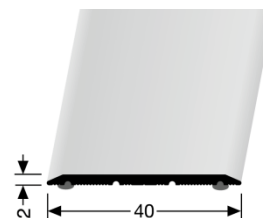

- **Profile Type:**

441 H/SK