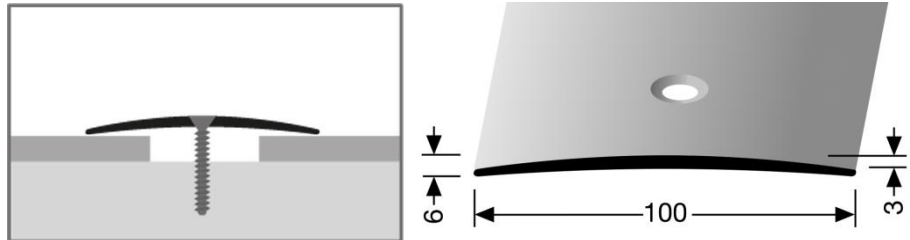

- Profile type:

**466**

- **Description:** Cover trim, aluminium, with protective film
- **Length of the profile:** 5.00 m, 2.70 m or 1.00 m
- **Version:** countersunk drilled or undrilled
- **Width:** 100 mm
- **Thickness:** 3 mm in the middle part
- **Heights:** 6 mm
- **Alloy:** AlMgSi0,5F22
- **Anodized colors:** **F4** silver, **F5** gold, **F9** sand, **F6** bronze, **F2G** stainless steel optic mat brushed
- **Additional colors:** **F3** aluminium polished
- **Fixation:** bolted